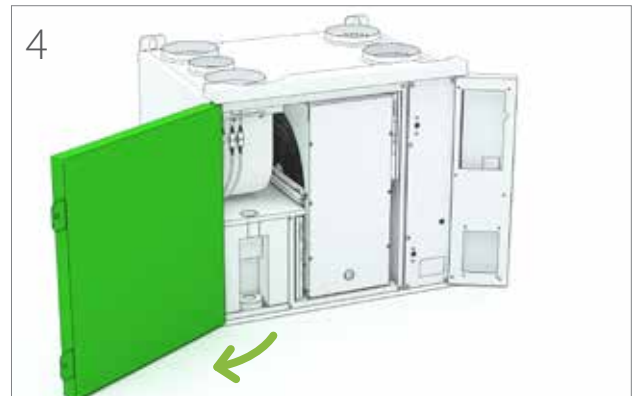

INSTALĀCIJA IEKĀRTAI AR VISRTUVES NOSŪCI

Salla CHC installation

The unit can be installed in the ceiling in accordance with the instructions provided below. The unit may only be disassembled by an authorised maintenance company.

DANGER

Always check that the supply voltage to the equipment is switched off before opening the service hatch.