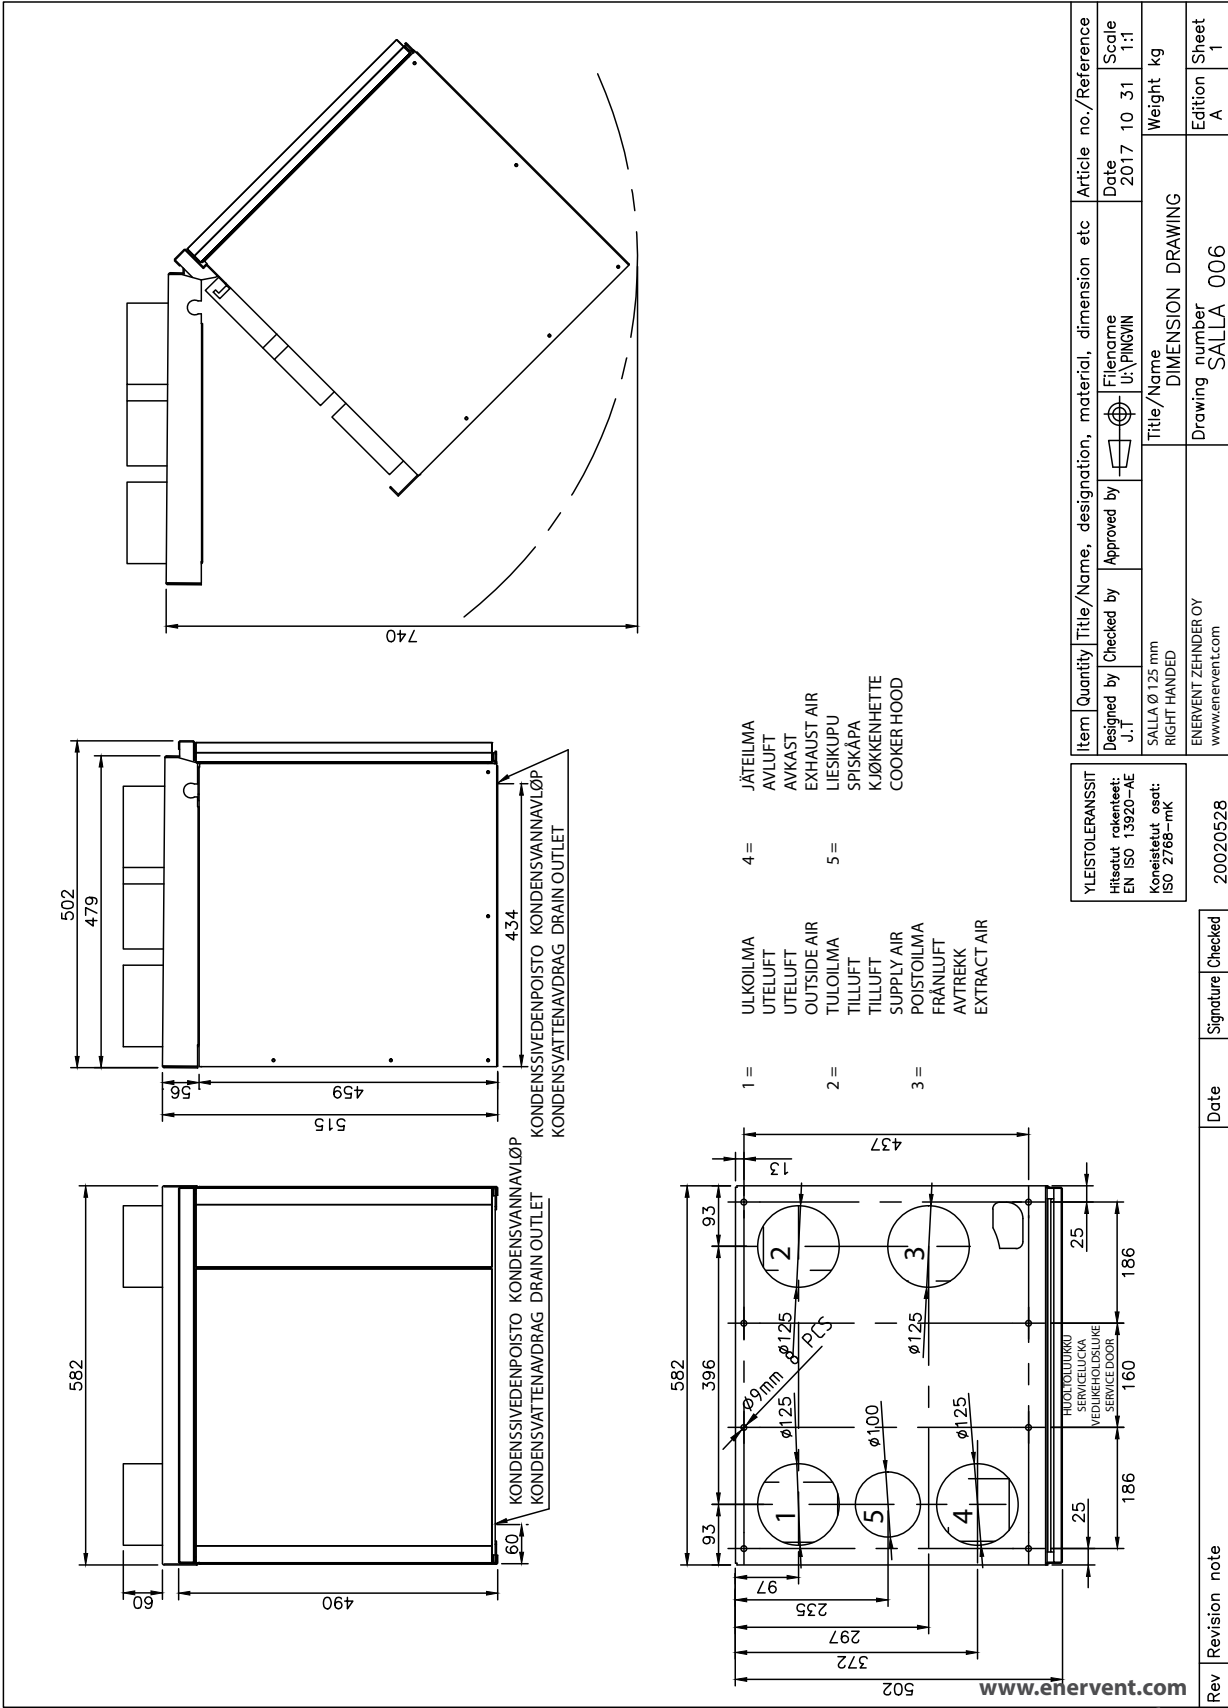

DANGER

Always check that the supply voltage to the equipment is switched off before opening the service hatch.

PIEGĀDES SATURS / CONTENTS OF THE DELIVERY

Ceiling mounting plate models

Product number	Product name
K930040202	Salla ceiling mounting plate right
K930040202V	Salla ceiling mounting plate left
K930040207	Salla CHC ceiling mounting plate right
K930040207V	Salla CHC ceiling mounting plate left

GRIEZUMI / DIMENSION DRAWINGS

Salla labā puse ar virtuves nosūci / right handed ventilatin unit with roof mountingplate

INSTALĀCIJA IEKĀRTAI BEZ VISRTUVES NOSŪCES

Salla installation

The unit can be installed in the ceiling in accordance with the instructions provided below. The unit may only be disassembled by an authorised maintenance company.