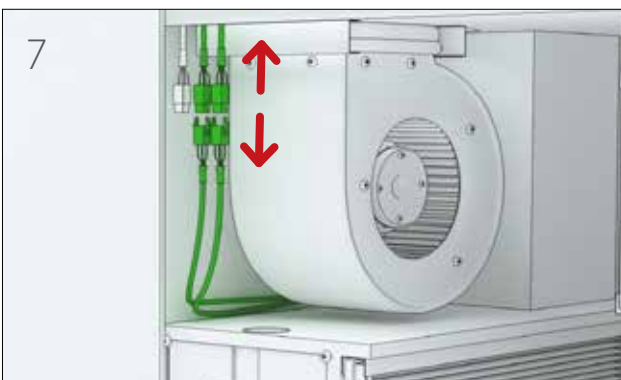

DANGER

Always check that the supply voltage to the equipment is switched off before opening the service hatch.

PIEGĀDES SATURS / CONTENTS OF THE DELIVERY

Ceiling mounting plate models

Product number	Product name
K930040202	Salla ceiling mounting plate right
K930040202V	Salla ceiling mounting plate left
K930040207	Salla CHC ceiling mounting plate right
K930040207V	Salla CHC ceiling mounting plate left

GRIEZUMI / DIMENSION DRAWINGS

Salla labā puse ar virtuves nosūci / right handed ventilatin unit with roof mountingplate

INSTALĀCIJA IEKĀRTAI BEZ VISRTUVES NOSŪCES

Salla installation

The unit can be installed in the ceiling in accordance with the instructions provided below. The unit may only be disassembled by an authorised maintenance company.

DANGER

Always check that the supply voltage to the equipment is switched off before opening the service hatch.

EN

GRIEZUMI / DIMENSION DRAWINGS

Salla labā puse bez virtuves nosūces/ right handed ventilatin unit with roof mountingplate