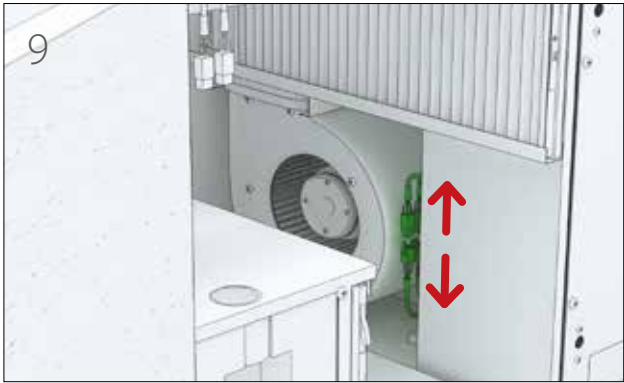

INSTALĀCIJA IEKĀRTAI AR VISRTUVES NOSŪCI

Salla CHC installation

The unit can be installed in the ceiling in accordance with the instructions provided below. The unit may only be disassembled by an authorised maintenance company.

DANGER

Always check that the supply voltage to the equipment is switched off before opening the service hatch.

PIEGĀDES SATURS / CONTENTS OF THE DELIVERY

Ceiling mounting plate models

Product number	Product name
K930040202	Salla ceiling mounting plate right
K930040202V	Salla ceiling mounting plate left
K930040207	Salla CHC ceiling mounting plate right
K930040207V	Salla CHC ceiling mounting plate left

GRIEZUMI / DIMENSION DRAWINGS

Salla labā puse ar virtuves nosūci / right handed ventilatin unit with roof mountingplate

INSTALĀCIJA IEKĀRTAI BEZ VISRTUVES NOSŪCES

Salla installation

The unit can be installed in the ceiling in accordance with the instructions provided below. The unit may only be disassembled by an authorised maintenance company.