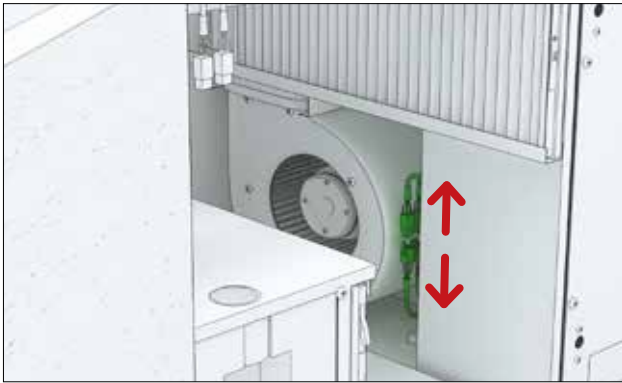

INSTALĀCIJA IEKĀRTAI AR VISRTUVES NOSŪCI

Salla CHC installation

The unit can be installed in the ceiling in accordance with the instructions provided below. The unit may only be disassembled by an authorised maintenance company.

DANGER

Always check that the supply voltage to the equipment is switched off before opening the service hatch.

PIEGĀDES SATURS / CONTENTS OF THE DELIVERY

Ceiling mounting plate models

Product number	Product name
K930040202	Salla ceiling mounting plate right
K930040202V	Salla ceiling mounting plate left
K930040207	Salla CHC ceiling mounting plate right
K930040207V	Salla CHC ceiling mounting plate left

GRIEZUMI / DIMENSION DRAWINGS

Salla labā puse ar virtuves nosūci / right handed ventilatin unit with roof mountingplate

INSTALĀCIJA IEKĀRTAI BEZ VISRTUVES NOSŪCES

Salla installation

The unit can be installed in the ceiling in accordance with the instructions provided below. The unit may only be disassembled by an authorised maintenance company.

DANGER

Always check that the supply voltage to the equipment is switched off before opening the service hatch.

EN

GRIEZUMI / DIMENSION DRAWINGS

Salla labā puse bez virtuves nosūces/ right handed ventilatin unit with roof mountingplate