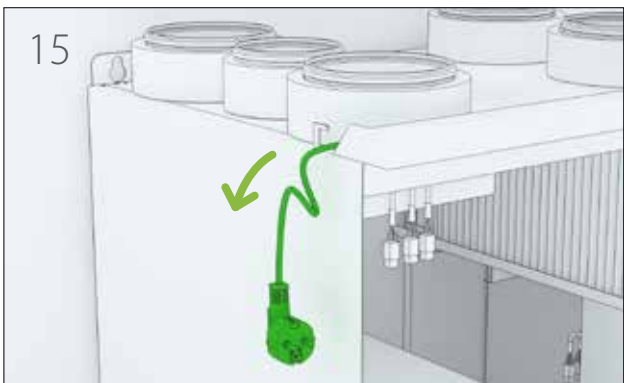

INSTALĀCIJA IEKĀRTAI AR VISRTUVES NOSŪCI

Salla CHC installation

The unit can be installed in the ceiling in accordance with the instructions provided below. The unit may only be disassembled by an authorised maintenance company.

DANGER

Always check that the supply voltage to the equipment is switched off before opening the service hatch.

PIEGĀDES SATURS / CONTENTS OF THE DELIVERY

Ceiling mounting plate models

Product number	Product name
K930040202	Salla ceiling mounting plate right
K930040202V	Salla ceiling mounting plate left
K930040207	Salla CHC ceiling mounting plate right
K930040207V	Salla CHC ceiling mounting plate left

GRIEZUMI / DIMENSION DRAWINGS

Salla labā puse ar virtuves nosūci / right handed ventilatin unit with roof mountingplate

INSTALĀCIJA IEKĀRTAI BEZ VISRTUVES NOSŪCES

Salla installation

The unit can be installed in the ceiling in accordance with the instructions provided below. The unit may only be disassembled by an authorised maintenance company.