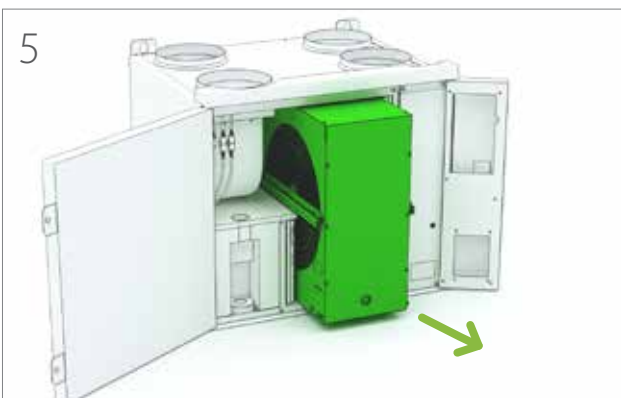

DANGER

Always check that the supply voltage to the equipment is switched off before opening the service hatch.

PIEGĀDES SATURS / CONTENTS OF THE DELIVERY

Ceiling mounting plate models

Product number	Product name
K930040202	Salla ceiling mounting plate right
K930040202V	Salla ceiling mounting plate left
K930040207	Salla CHC ceiling mounting plate right
K930040207V	Salla CHC ceiling mounting plate left

GRIEZUMI / DIMENSION DRAWINGS

Salla labā puse ar virtuves nosūci / right handed ventilatin unit with roof mountingplate

INSTALĀCIJA IEKĀRTAI BEZ VISRTUVES NOSŪCES

Salla installation

The unit can be installed in the ceiling in accordance with the instructions provided below. The unit may only be disassembled by an authorised maintenance company.

DANGER

Always check that the supply voltage to the equipment is switched off before opening the service hatch.

EN

GRIEZUMI / DIMENSION DRAWINGS

Salla labā puse bez virtuves nosūces/ right handed ventilatin unit with roof mountingplate