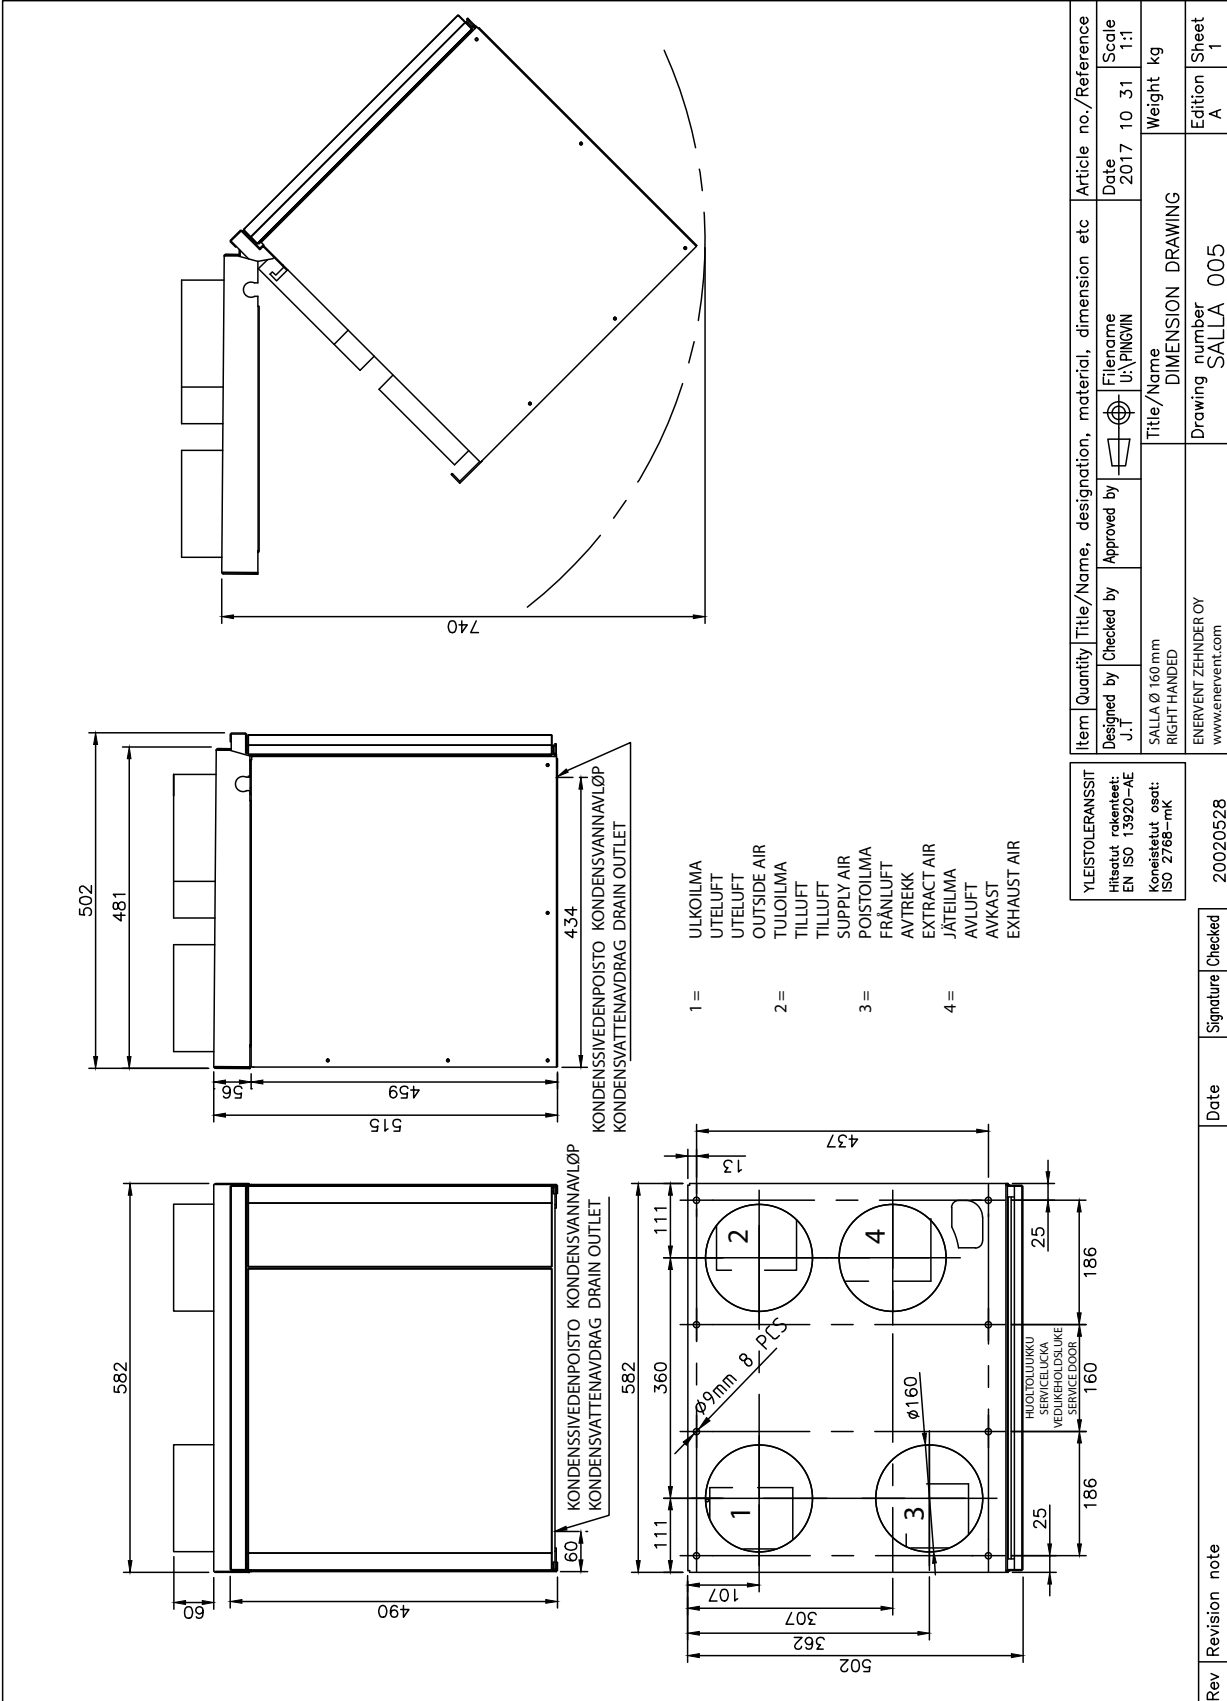

GRIEZUMI / DIMENSION DRAWINGS

Salla labā puse bez virtuves nosūces/ right handed ventilatin unit with roof mountingplate