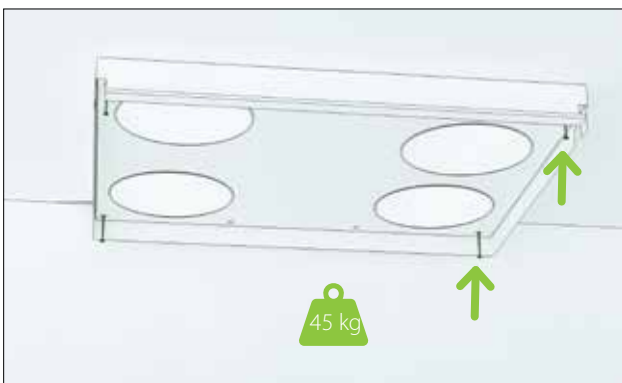

DANGER

Always check that the supply voltage to the equipment is switched off before opening the service hatch.

PIEGĀDES SATURS / CONTENTS OF THE DELIVERY

Ceiling mounting plate models

Product number	Product name
K930040202	Salla ceiling mounting plate right
K930040202V	Salla ceiling mounting plate left
K930040207	Salla CHC ceiling mounting plate right
K930040207V	Salla CHC ceiling mounting plate left

GRIEZUMI / DIMENSION DRAWINGS

Salla labā puse ar virtuves nosūci / right handed ventilatin unit with roof mountingplate

INSTALĀCIJA IEKĀRTAI BEZ VISRTUVES NOSŪCES

Salla installation

The unit can be installed in the ceiling in accordance with the instructions provided below. The unit may only be disassembled by an authorised maintenance company.

DANGER

Always check that the supply voltage to the equipment is switched off before opening the service hatch.

EN

GRIEZUMI / DIMENSION DRAWINGS

Salla labā puse bez virtuves nosūces/ right handed ventilatin unit with roof mountingplate