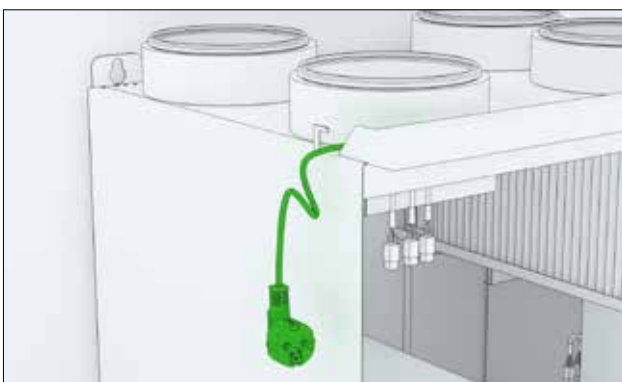

INSTALĀCIJA IEKĀRTAI AR VISRTUVES NOSŪCI

Salla CHC installation

The unit can be installed in the ceiling in accordance with the instructions provided below. The unit may only be disassembled by an authorised maintenance company.

DANGER

Always check that the supply voltage to the equipment is switched off before opening the service hatch.

PIEGĀDES SATURS / CONTENTS OF THE DELIVERY

Ceiling mounting plate models

Product number	Product name
K930040202	Salla ceiling mounting plate right
K930040202V	Salla ceiling mounting plate left
K930040207	Salla CHC ceiling mounting plate right
K930040207V	Salla CHC ceiling mounting plate left

GRIEZUMI / DIMENSION DRAWINGS

Salla labā puse ar virtuves nosūci / right handed ventilatin unit with roof mountingplate

INSTALĀCIJA IEKĀRTAI BEZ VISRTUVES NOSŪCES

Salla installation

The unit can be installed in the ceiling in accordance with the instructions provided below. The unit may only be disassembled by an authorised maintenance company.

DANGER

Always check that the supply voltage to the equipment is switched off before opening the service hatch.

EN

GRIEZUMI / DIMENSION DRAWINGS

Salla labā puse bez virtuves nosūces/ right handed ventilatin unit with roof mountingplate