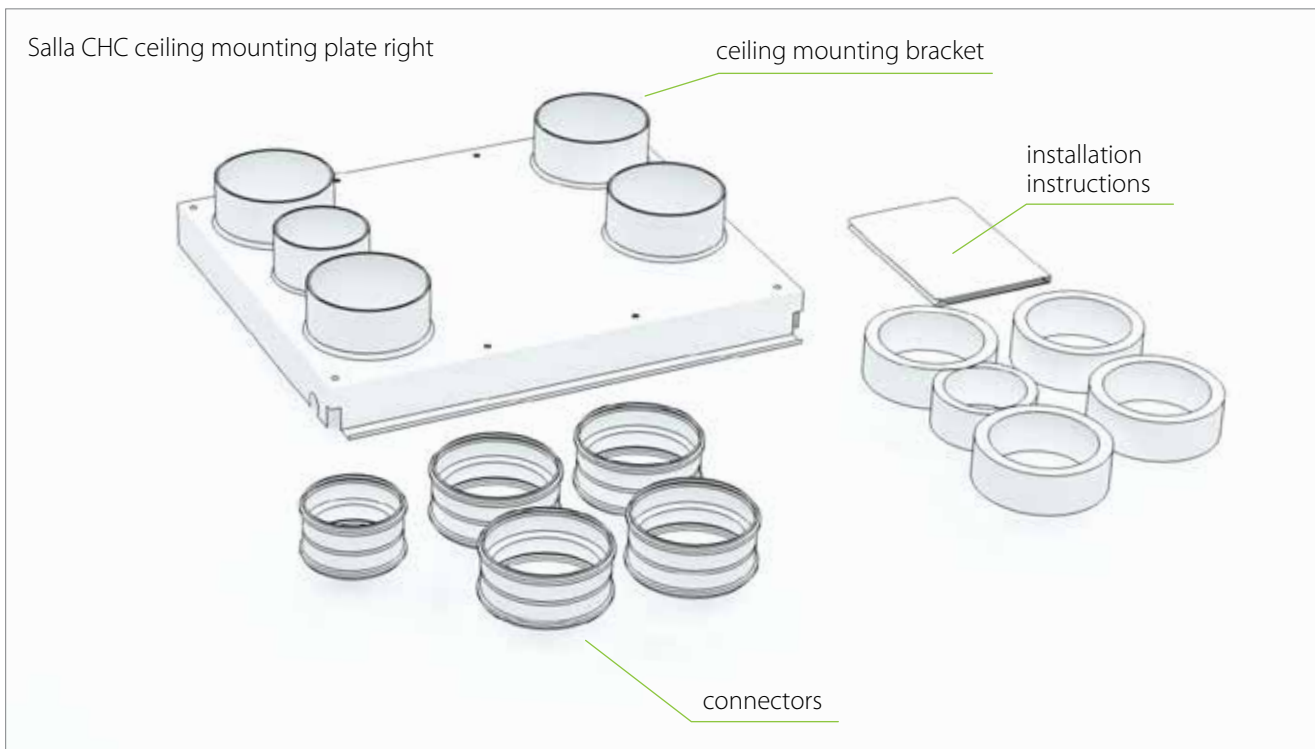

INSTALĀCIJA IEKĀRTAI AR VISRTUVES NOSŪCI

Salla CHC installation

The unit can be installed in the ceiling in accordance with the instructions provided below. The unit may only be disassembled by an authorised maintenance company.

DANGER

Always check that the supply voltage to the equipment is switched off before opening the service hatch.

PIEGĀDES SATURS / CONTENTS OF THE DELIVERY

Ceiling mounting plate models

Product number	Product name
K930040202	Salla ceiling mounting plate right
K930040202V	Salla ceiling mounting plate left
K930040207	Salla CHC ceiling mounting plate right
K930040207V	Salla CHC ceiling mounting plate left

GRIEZUMI / DIMENSION DRAWINGS

Salla labā puse ar virtuves nosūci / right handed ventilatin unit with roof mountingplate

INSTALĀCIJA IEKĀRTAI BEZ VISRTUVES NOSŪCES

Salla installation

The unit can be installed in the ceiling in accordance with the instructions provided below. The unit may only be disassembled by an authorised maintenance company.