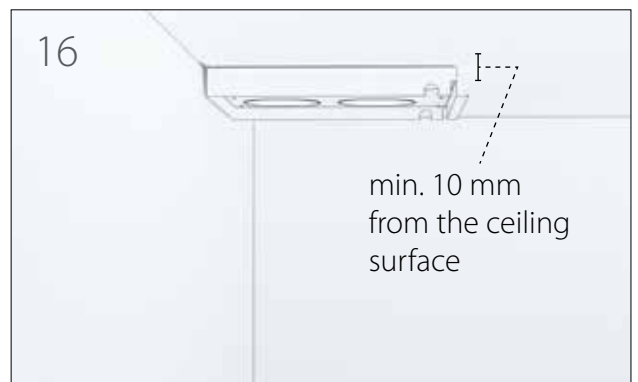

DANGER

Always check that the supply voltage to the equipment is switched off before opening the service hatch.

PIEGĀDES SATURS / CONTENTS OF THE DELIVERY

Ceiling mounting plate models

Product number	Product name
K930040202	Salla ceiling mounting plate right
K930040202V	Salla ceiling mounting plate left
K930040207	Salla CHC ceiling mounting plate right
K930040207V	Salla CHC ceiling mounting plate left

GRIEZUMI / DIMENSION DRAWINGS

Salla labā puse ar virtuves nosūci / right handed ventilatin unit with roof mountingplate

INSTALĀCIJA IEKĀRTAI BEZ VISRTUVES NOSŪCES

Salla installation

The unit can be installed in the ceiling in accordance with the instructions provided below. The unit may only be disassembled by an authorised maintenance company.

DANGER

Always check that the supply voltage to the equipment is switched off before opening the service hatch.

EN

GRIEZUMI / DIMENSION DRAWINGS

Salla labā puse bez virtuves nosūces/ right handed ventilatin unit with roof mountingplate