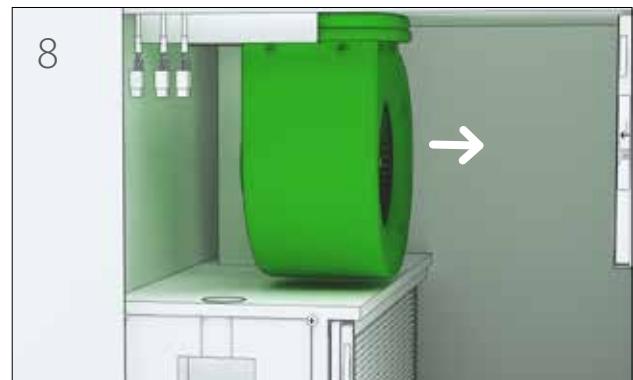

DANGER

Always check that the supply voltage to the equipment is switched off before opening the service hatch.

PIEGĀDES SATURS / CONTENTS OF THE DELIVERY

Ceiling mounting plate models

Product number	Product name
K930040202	Salla ceiling mounting plate right
K930040202V	Salla ceiling mounting plate left
K930040207	Salla CHC ceiling mounting plate right
K930040207V	Salla CHC ceiling mounting plate left

GRIEZUMI / DIMENSION DRAWINGS

Salla labā puse ar virtuves nosūci / right handed ventilatin unit with roof mountingplate

INSTALĀCIJA IEKĀRTAI BEZ VISRTUVES NOSŪCES

Salla installation

The unit can be installed in the ceiling in accordance with the instructions provided below. The unit may only be disassembled by an authorised maintenance company.

DANGER

Always check that the supply voltage to the equipment is switched off before opening the service hatch.

EN

GRIEZUMI / DIMENSION DRAWINGS

Salla labā puse bez virtuves nosūces/ right handed ventilatin unit with roof mountingplate