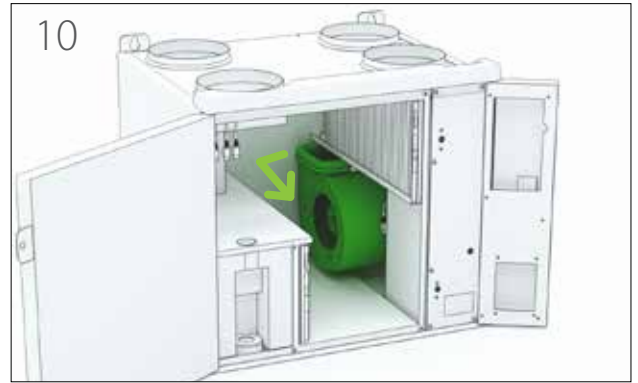

INSTALĀCIJA IEKĀRTAI AR VISRTUVES NOSŪCI

Salla CHC installation

The unit can be installed in the ceiling in accordance with the instructions provided below. The unit may only be disassembled by an authorised maintenance company.

DANGER

Always check that the supply voltage to the equipment is switched off before opening the service hatch.

PIEGĀDES SATURS / CONTENTS OF THE DELIVERY

Ceiling mounting plate models

Product number	Product name
K930040202	Salla ceiling mounting plate right
K930040202V	Salla ceiling mounting plate left
K930040207	Salla CHC ceiling mounting plate right
K930040207V	Salla CHC ceiling mounting plate left

GRIEZUMI / DIMENSION DRAWINGS

Salla labā puse ar virtuves nosūci / right handed ventilatin unit with roof mountingplate

INSTALĀCIJA IEKĀRTAI BEZ VISRTUVES NOSŪCES

Salla installation

The unit can be installed in the ceiling in accordance with the instructions provided below. The unit may only be disassembled by an authorised maintenance company.

DANGER

Always check that the supply voltage to the equipment is switched off before opening the service hatch.

EN

GRIEZUMI / DIMENSION DRAWINGS

Salla labā puse bez virtuves nosūces/ right handed ventilatin unit with roof mountingplate