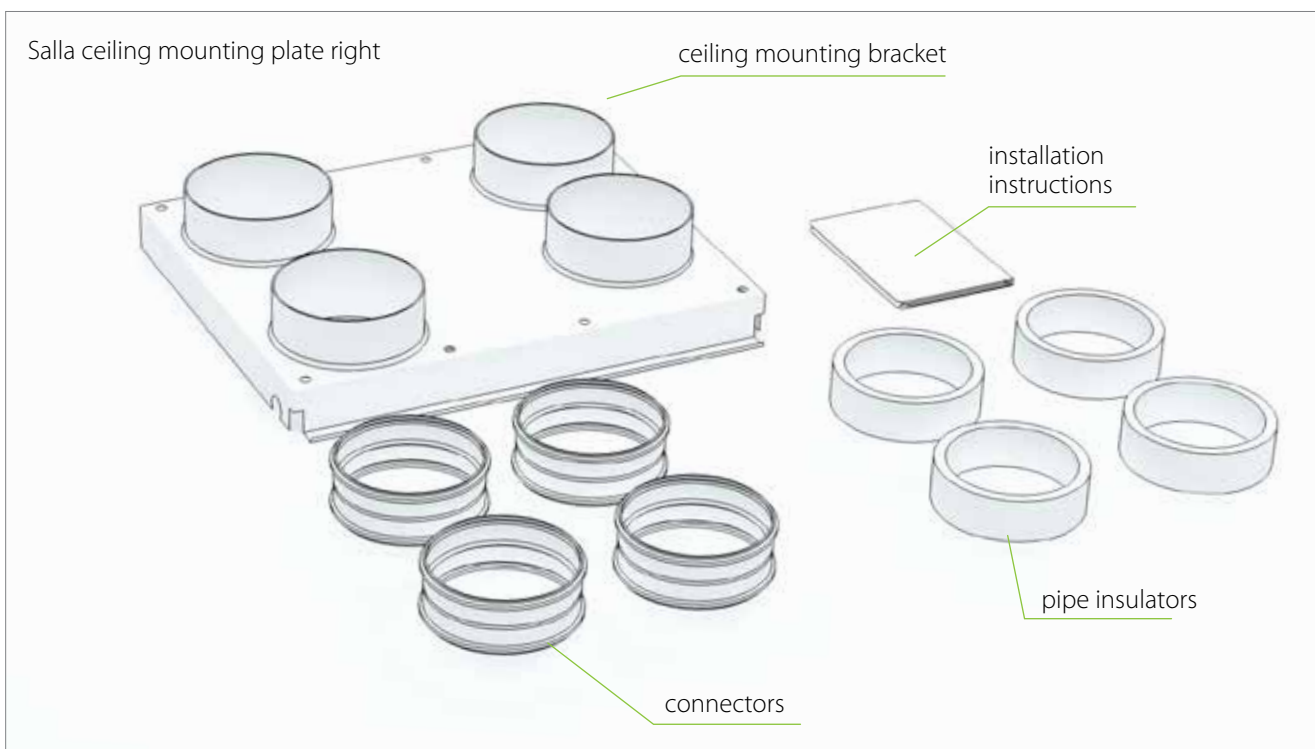

INSTALĀCIJA IEKĀRTAI AR VISRTUVES NOSŪCI

Salla CHC installation

The unit can be installed in the ceiling in accordance with the instructions provided below. The unit may only be disassembled by an authorised maintenance company.

DANGER

Always check that the supply voltage to the equipment is switched off before opening the service hatch.

PIEGĀDES SATURS / CONTENTS OF THE DELIVERY

Ceiling mounting plate models

Product number	Product name
K930040202	Salla ceiling mounting plate right
K930040202V	Salla ceiling mounting plate left
K930040207	Salla CHC ceiling mounting plate right
K930040207V	Salla CHC ceiling mounting plate left

GRIEZUMI / DIMENSION DRAWINGS

Salla labā puse ar virtuves nosūci / right handed ventilatin unit with roof mountingplate

INSTALĀCIJA IEKĀRTAI BEZ VISRTUVES NOSŪCES

Salla installation

The unit can be installed in the ceiling in accordance with the instructions provided below. The unit may only be disassembled by an authorised maintenance company.