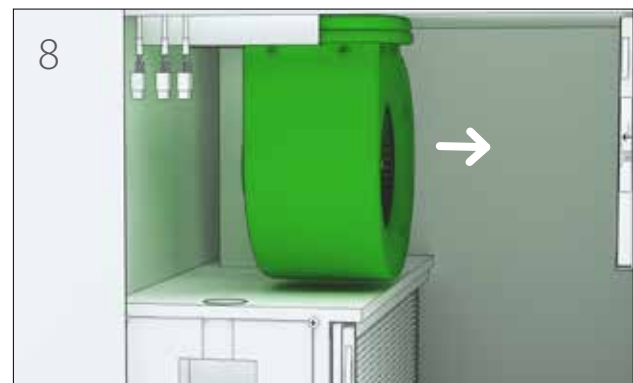

INSTALĀCIJA IEKĀRTAI AR VISRTUVES NOSŪCI

Salla CHC installation

The unit can be installed in the ceiling in accordance with the instructions provided below. The unit may only be disassembled by an authorised maintenance company.

DANGER

Always check that the supply voltage to the equipment is switched off before opening the service hatch.