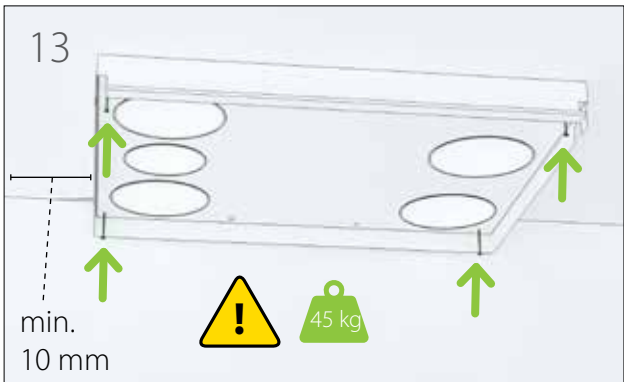

INSTALĀCIJA IEKĀRTAI AR VISRTUVES NOSŪCI

Salla CHC installation

The unit can be installed in the ceiling in accordance with the instructions provided below. The unit may only be disassembled by an authorised maintenance company.

DANGER

Always check that the supply voltage to the equipment is switched off before opening the service hatch.

PIEGĀDES SATURS / CONTENTS OF THE DELIVERY

Ceiling mounting plate models

Product number	Product name
K930040202	Salla ceiling mounting plate right
K930040202V	Salla ceiling mounting plate left
K930040207	Salla CHC ceiling mounting plate right
K930040207V	Salla CHC ceiling mounting plate left

GRIEZUMI / DIMENSION DRAWINGS

Salla labā puse ar virtuves nosūci / right handed ventilatin unit with roof mountingplate

INSTALĀCIJA IEKĀRTAI BEZ VISRTUVES NOSŪCES

Salla installation

The unit can be installed in the ceiling in accordance with the instructions provided below. The unit may only be disassembled by an authorised maintenance company.