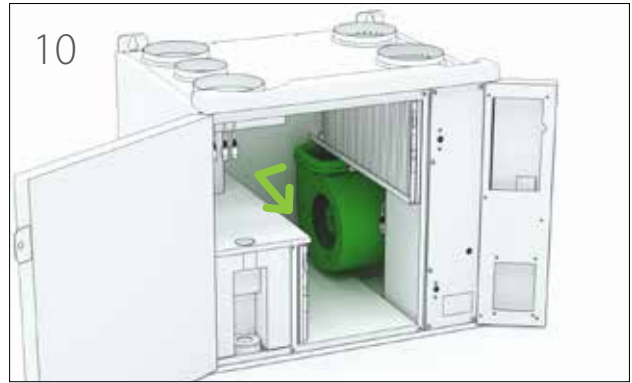

Griestu plāksnes montāža iekārtai Salla Ceiling mounting of Salla

General information

DANGER

Always check that the supply voltage to the equipment is switched off before opening the service hatch.

WARNING

INSTALĀCIJA IEKĀRTAI AR VISRTUVES NOSŪCI

Salla CHC installation

The unit can be installed in the ceiling in accordance with the instructions provided below. The unit may only be disassembled by an authorised maintenance company.

DANGER

Always check that the supply voltage to the equipment is switched off before opening the service hatch.

PIEGĀDES SATURS / CONTENTS OF THE DELIVERY

Ceiling mounting plate models

Product number	Product name
K930040202	Salla ceiling mounting plate right
K930040202V	Salla ceiling mounting plate left
K930040207	Salla CHC ceiling mounting plate right
K930040207V	Salla CHC ceiling mounting plate left

GRIEZUMI / DIMENSION DRAWINGS

Salla labā puse ar virtuves nosūci / right handed ventilatin unit with roof mountingplate

INSTALĀCIJA IEKĀRTAI BEZ VISRTUVES NOSŪCES

Salla installation

The unit can be installed in the ceiling in accordance with the instructions provided below. The unit may only be disassembled by an authorised maintenance company.