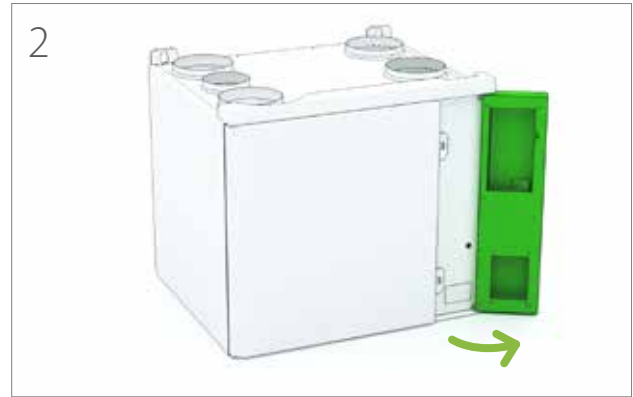

INSTALĀCIJA IEKĀRTAI AR VISRTUVES NOSŪCI

Salla CHC installation

The unit can be installed in the ceiling in accordance with the instructions provided below. The unit may only be disassembled by an authorised maintenance company.

DANGER

Always check that the supply voltage to the equipment is switched off before opening the service hatch.